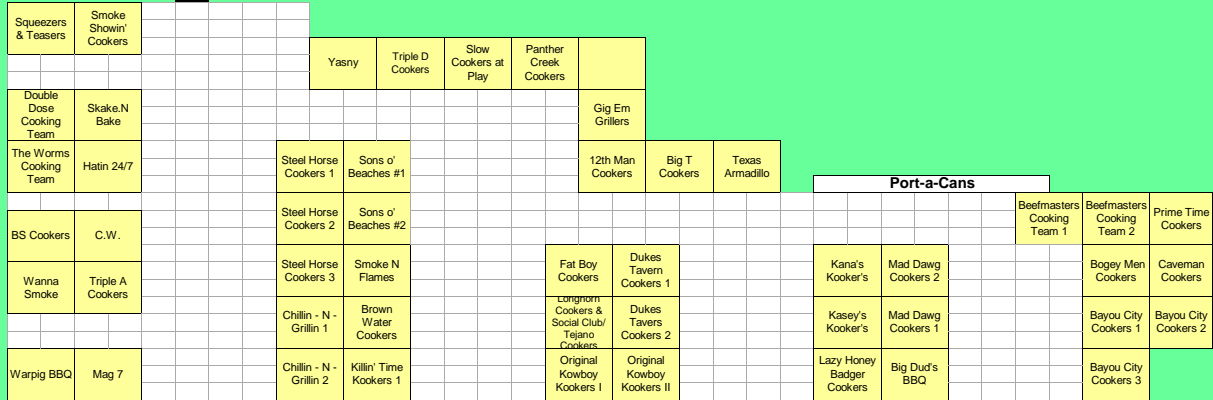

# 2016 Hold'em & Hit'em BBQ Cook-Off

PARKING

ENTRY GATE

RV & TRAILER PARKING

EXIT

ENTRY GATE

RKI

Awards

# 2016 Hold'em & Hit'em BBQ Cook-Off

**PARKING**

**ENTRY GATE RV & TRAILER PARKING**

**EXIT**

**JUDGING TURN-IN**

**Gazebo**

**ENTRY GATE**

**Awards**