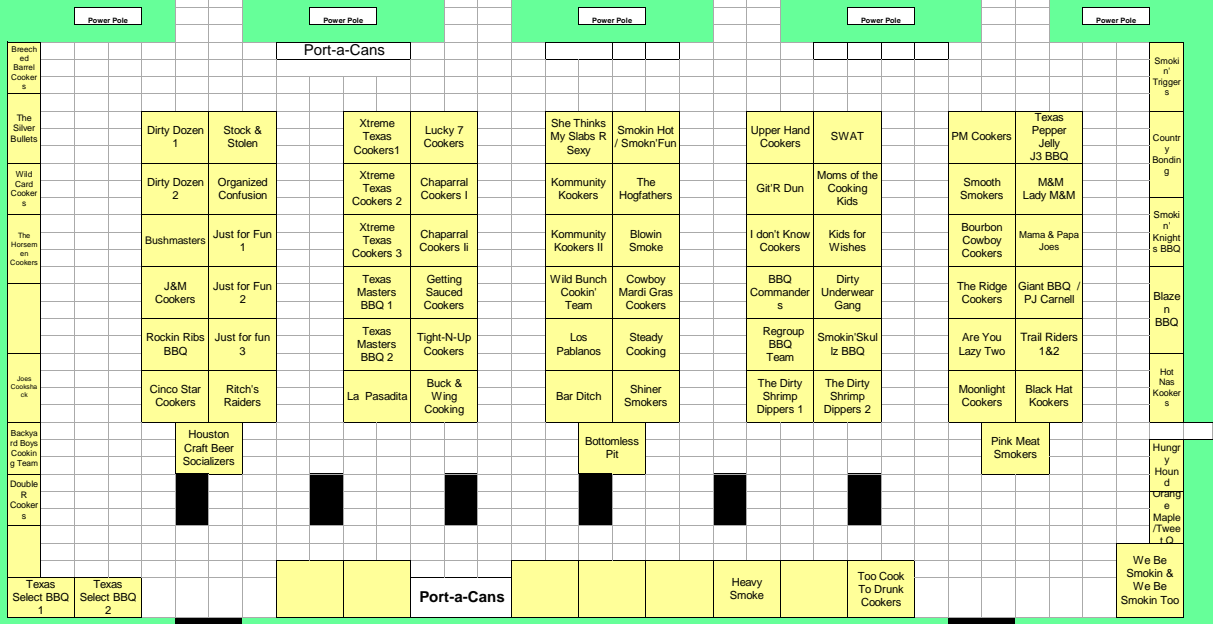

# 2016 Hold'em & Hit'em BBQ Cook-Off

PARKING

ENTRY GATE

RV & TRAILER PARKING

EXIT

ENTRY GATE

RKI

Awards

# 2016 Hold'em & Hit'em BBQ Cook-Off

**PARKING**

**ENTRY GATE RV & TRAILER PARKING**

**EXIT**

**JUDGING TURN-IN**

**Gazebo**

**ENTRY GATE**

**Awards**