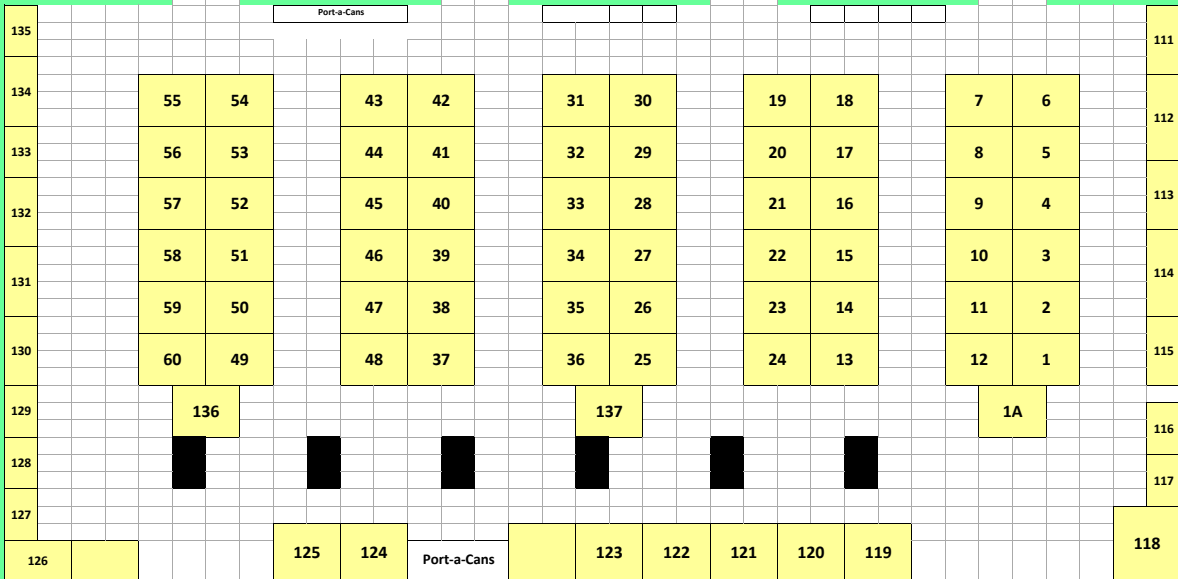

# 2016 Hold'em & Hit'em BBQ Cook-Off

PARKING

ENTRY GATE

RV & TRAILER PARKING

EXIT

ENTRY GATE

RKI

Awards

# 2016 Hold'em & Hit'em BBQ Cook-Off

**PARKING**

**ENTRY GATE RV & TRAILER PARKING**

**EXIT**

**JUDGING TURN-IN**

**Gazebo**

**ENTRY GATE**

**Awards**