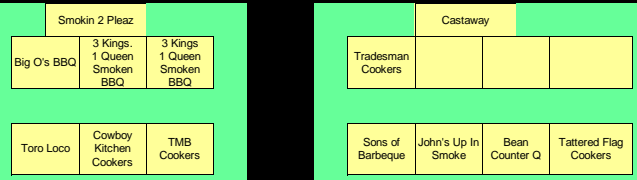

# 2016 Hold'em & Hit'em BBQ Cook-Off

**PARKING**

**ENTRY GATE RV & TRAILER PARKING**

**EXIT**

**JUDGING TURN-IN**

**Gazebo**

**ENTRY GATE**

**Awards**