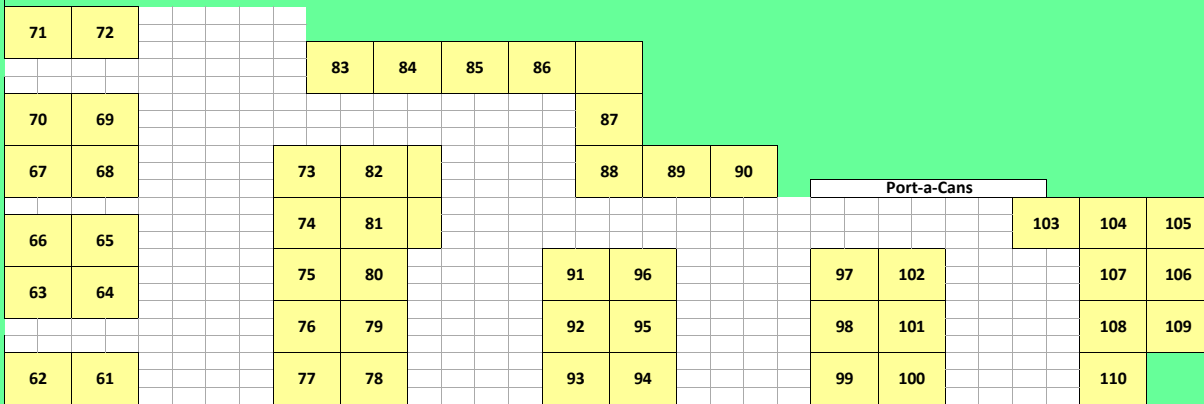

# 2016 Hold'em & Hit'em BBQ Cook-Off

PARKING

ENTRY GATE

RV & TRAILER PARKING

EXIT

ENTRY GATE

RKI

Awards